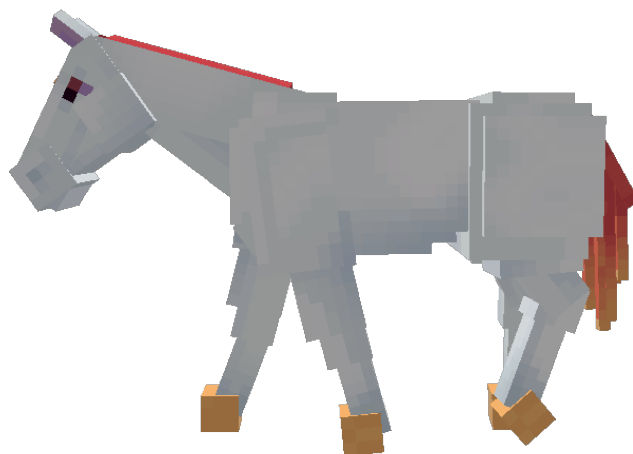

Swift Wind (TBC)

Details:

Horse Information

Type:	Pegasus (Horse)
Coat Name:	Swift Wind
Coat Color:	White (Fantasy)
Markings:	N/A
Eye Color:	Reddish Brown

Coat Information

Data Value:	#36
Obtainable:	Secret Item
Category:	Fantasy Horses
Version Added:	V1 (Beta)
Artist:	Hauket

Trivia

A wild SWEM secret coat has appeared!

There is no information on this secret coat - you'll have to wait for it to reveal itself.

These users are credited for being the first to find this secret coat: