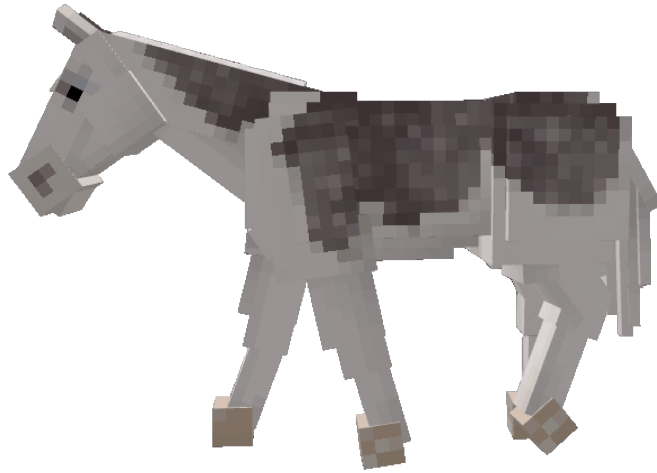

# Panama

## Details:

Horse Information	
<b>Type:</b>	Horse
<b>Coat Name:</b>	Panama
<b>Coat Color:</b>	Silver Dapple Splash
<b>Markings:</b>	White Splash (Widespread)
<b>Eye Color:</b>	Light Blue
Coat Information	
<b>Data Value:</b>	#75
<b>Obtainable:</b>	Lapis / Redstone
<b>Category:</b>	Staff Choice
<b>Version Added:</b>	V1 (Beta)
<b>Artist:</b>	Malli