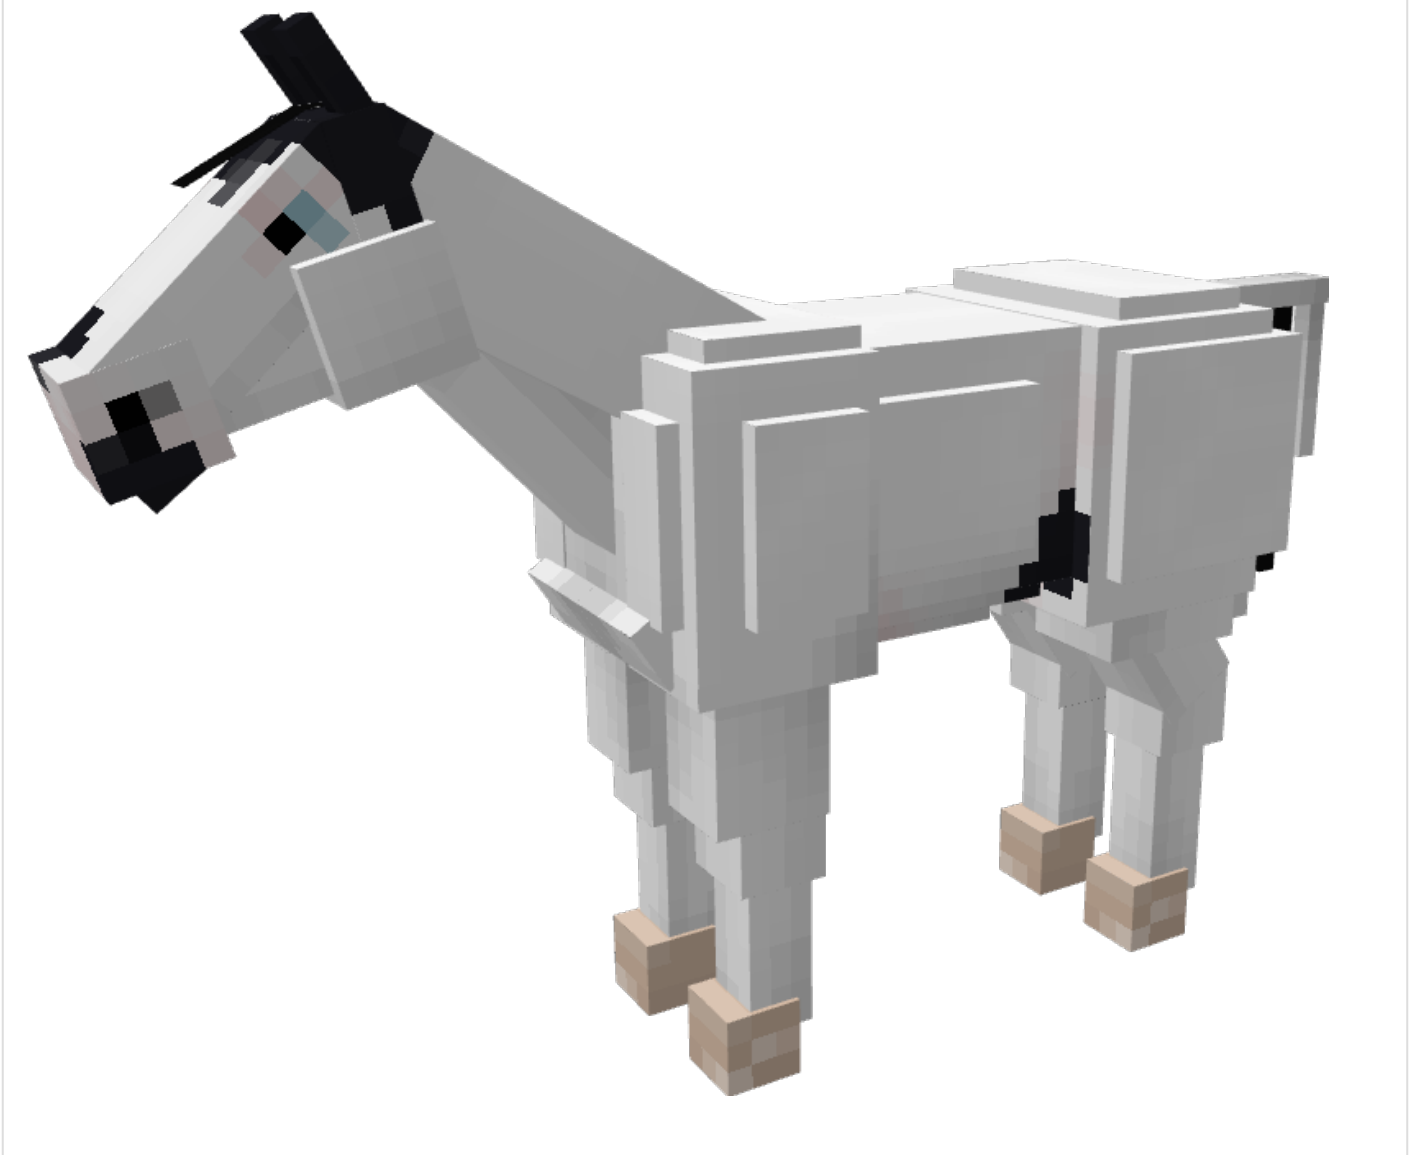

Trivia

Masquerade is a medicine hat horse, which occurs when genetics that introduce expansive white markings leave distinct markings on the ears/head known as a medicine hat. The genetics generally involved in creating a medicine hat is Tovero; a combination of Frame Overo and Tobiano.

Images

Reference (Left)