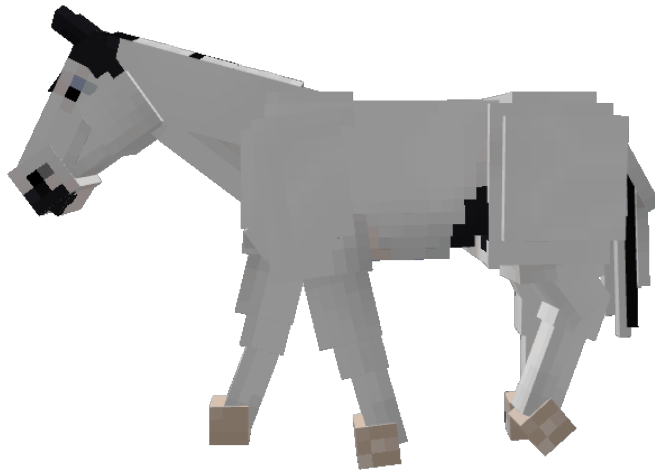

Masquerade

Details:

Horse Information	
Type:	Horse
Coat Name:	Masquerade
Coat Color:	Black Tovero
Markings:	Black Medicine Hat (Ears) Black Markings (Muzzle) Black Markings (R Shoulder, L Stomach) Black Streaked Mane & Tail
Eye Color:	Blue
Coat Information	
Data Value:	#73
Obtainable:	Lapis / Redstone
Category:	Staff Choice
Version Added:	V1 (Beta)
Artist:	Arishant

Trivia

Masquerade is a medicine hat horse, which occurs when genetics that introduce expansive white markings leave distinct markings on the ears/head known as a medicine hat. The genetics generally involved in creating a medicine hat is Tovero; a combination of Frame Overo and Tobiano.