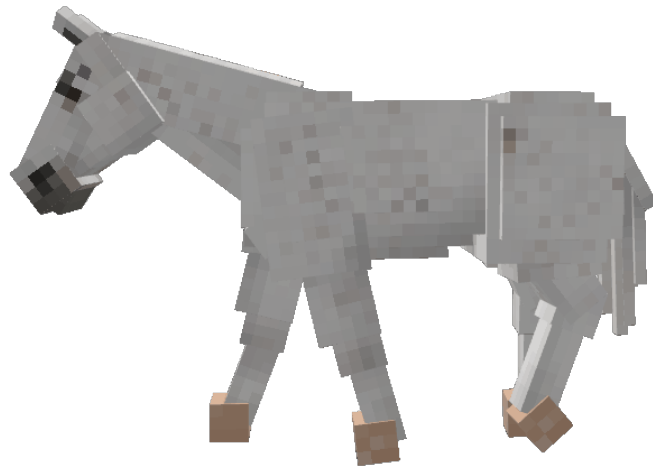

Arials

Details:

Horse Information	
Type:	Horse
Coat Name:	Arials
Coat Color:	Fleabitten Gray
Markings:	Gray Inner Ears Pale Hooves (LF, RF, LH, RH)
Eye Color:	Light Gray
Coat Information	
Data Value:	#45
Obtainable:	Lapis / Redstone
Category:	Users Choice
Version Added:	V1 (Beta)
Artist:	Malli