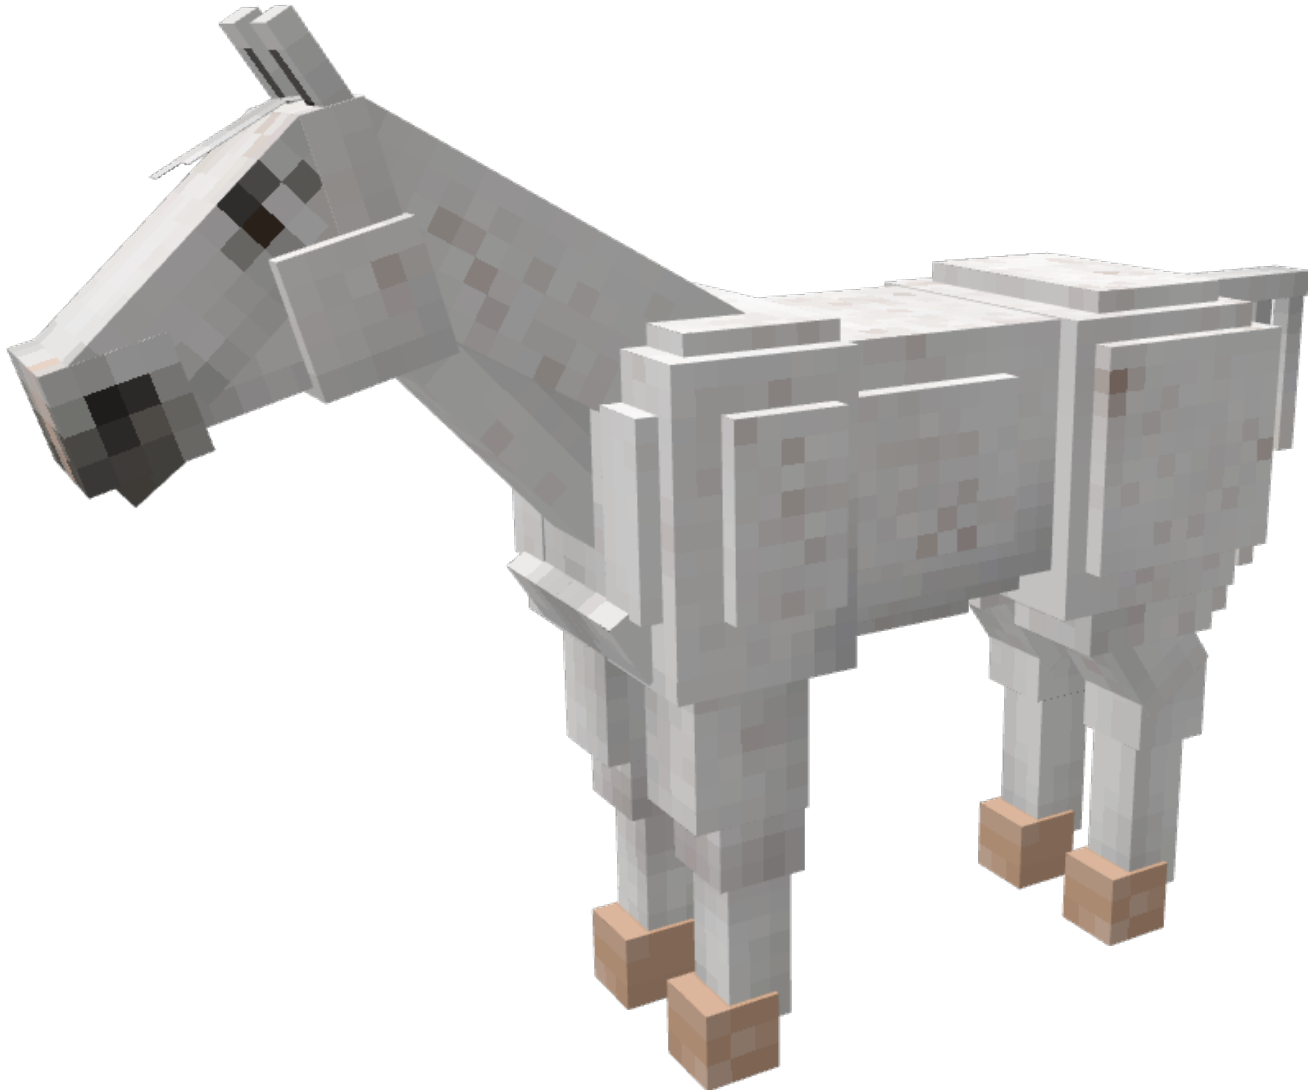

Trivia

None right now - Ariel's story is yet unwritten!

Images

Reference (Left)