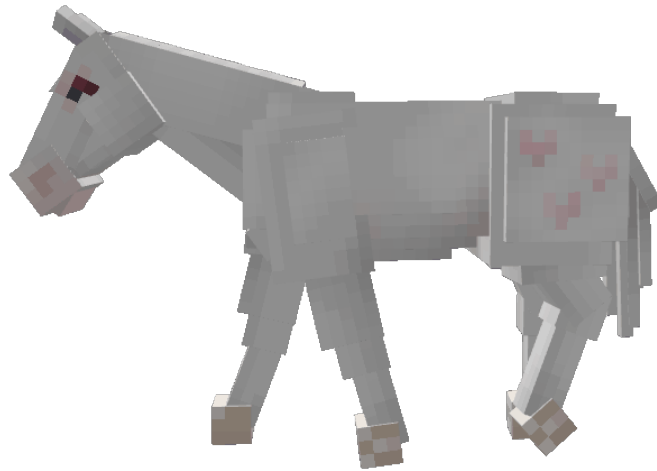

Angel

Details:

Horse Information	
Type:	Horse
Coat Name:	Angel
Coat Color:	White (Gray)
Markings:	Pink Muzzle Pink Hearts (LH)
Eye Color:	Light + Dark Pink (Heterochromia)
Coat Information	
Data Value:	#110
Obtainable:	Lapis / Redstone
Category:	Staff Appreciation
Version Added:	V1 (Beta)
Artist:	AlaharranHonor

Trivia

Angel (Angel Dust) is the appreciation coat of SWEM Cavalier (Moderator) RileyCasper who initially joined SWEM to help with various administrative tasks and quickly became a core source of support and assistance in Queens Cavalry streams, VIP server management and Wiki-Website resources.

Angel as a pixel horse is a routine presence wherever Riley goes; on the Beta server, the VIP server and now the QC streams. For all their work and contributions, the addition of an appreciation coat more tailored to their vision was well deserved. Angel is one of only a few coats boasting heterochromia and (to date) the only coat with a cosmetic enhancement that would not be explainable due to genetics (pink hearts).